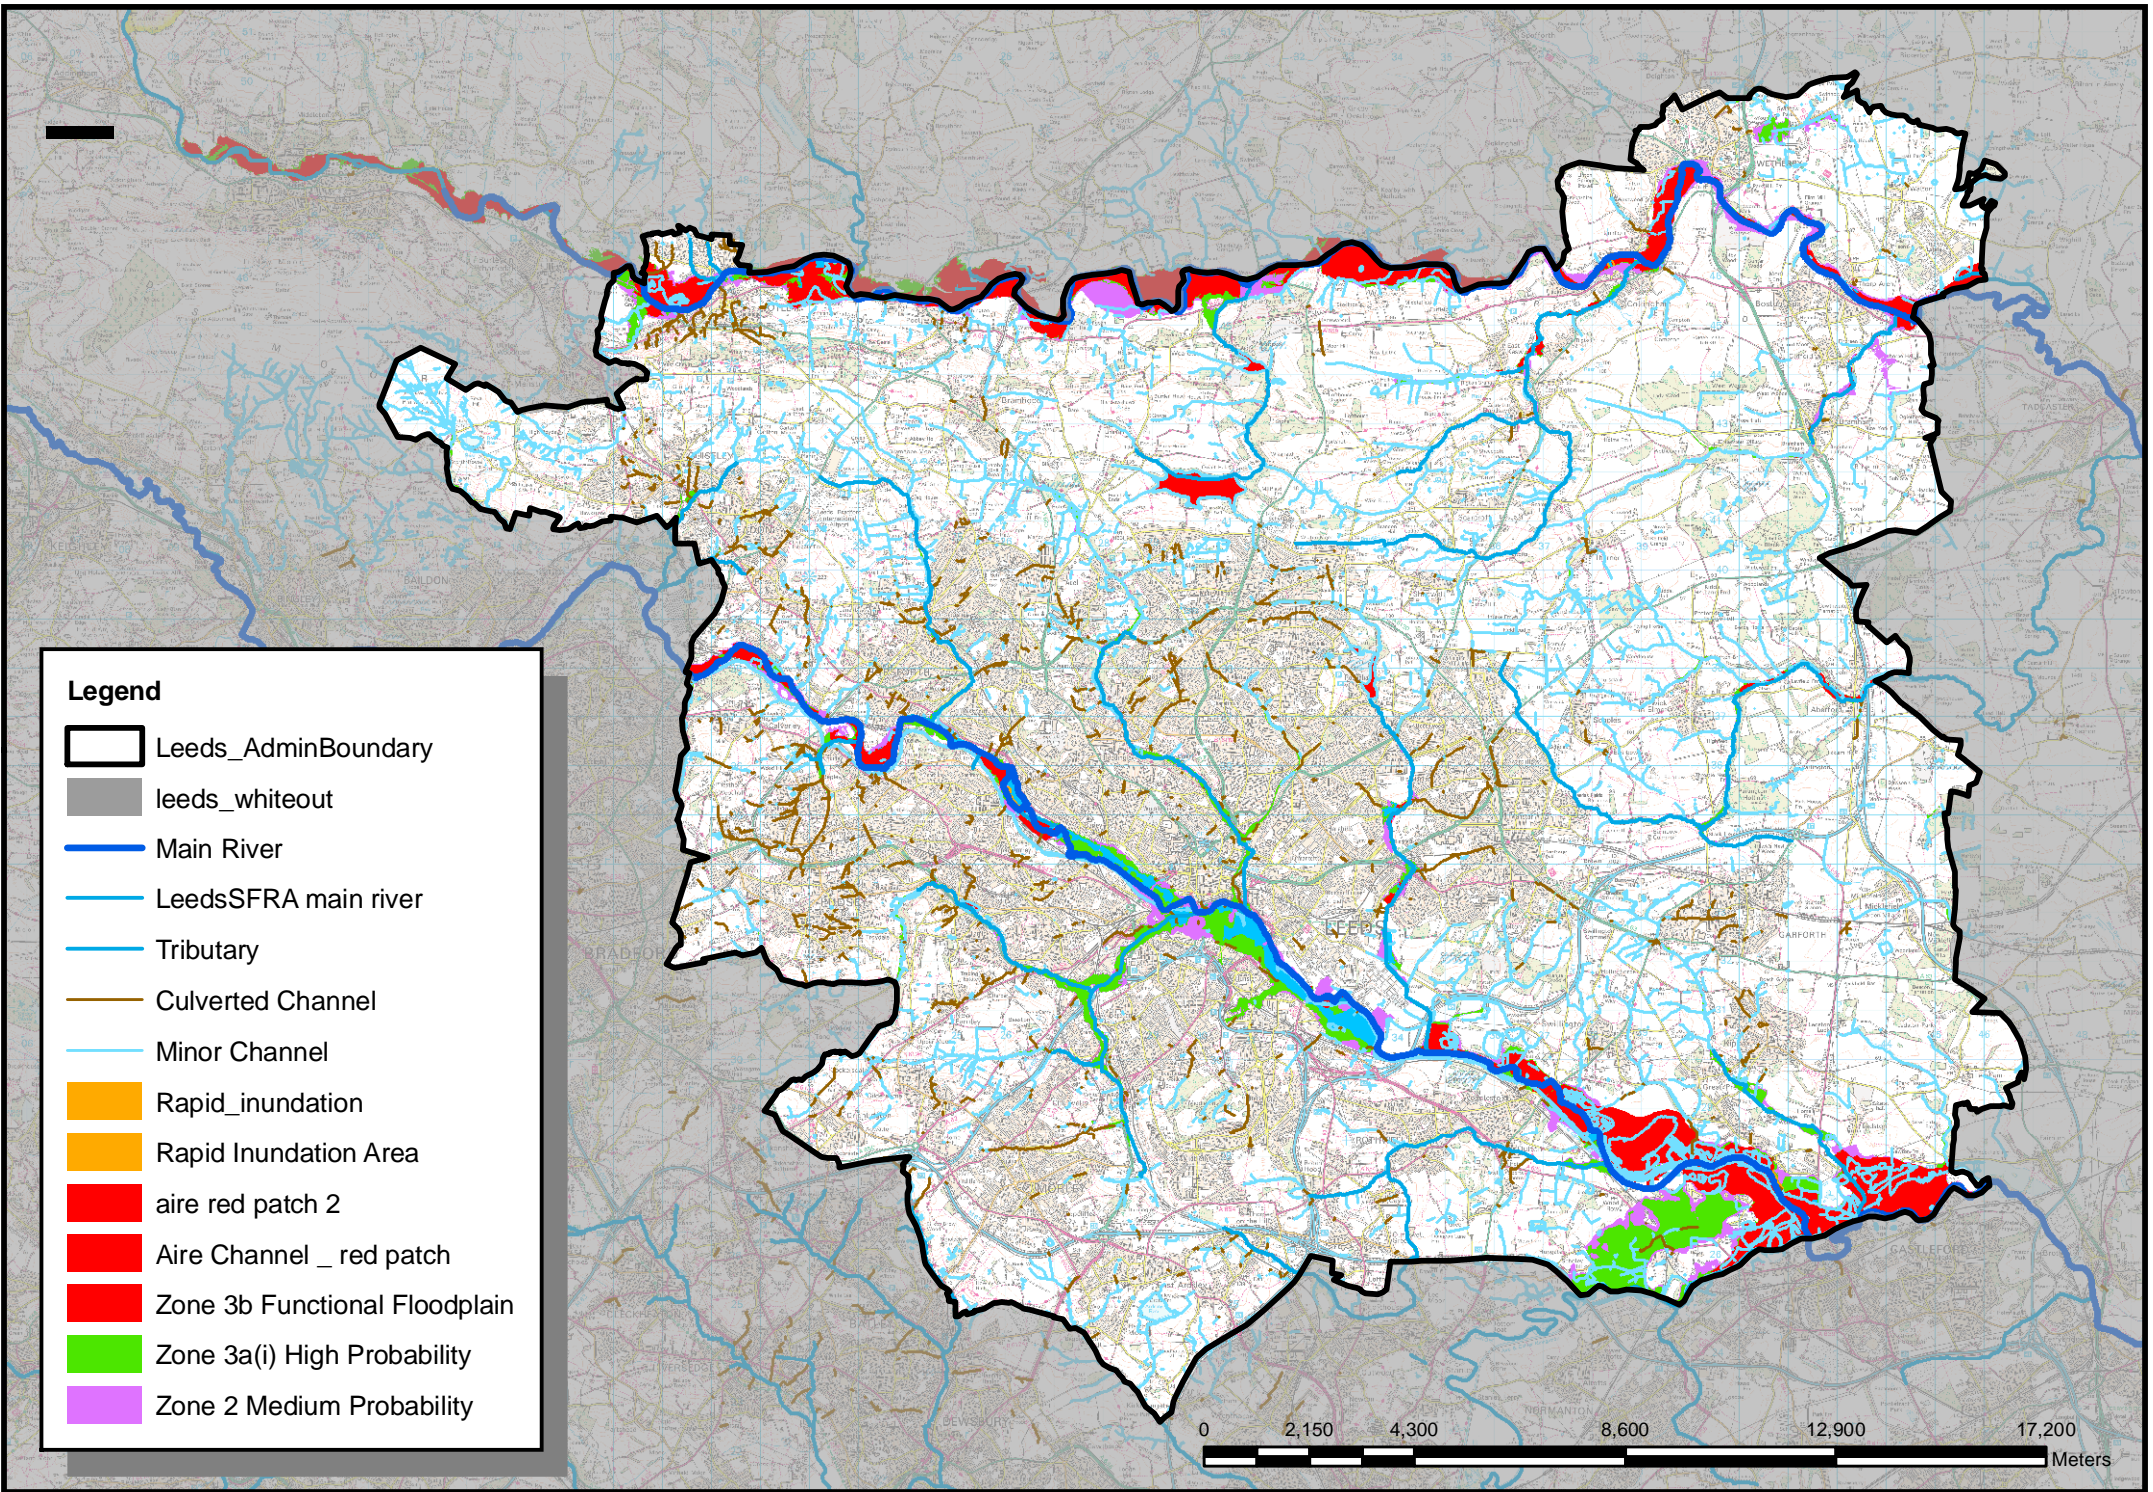

0 1,800 3,600 7,200 10,800 14,400 Meters

**Legend**

-  Leeds\_AdminBoundary
-  AONB
-  N37 Environment Special Landscape Area

**Leeds\_Landscape\_Assessment**

**LAND\_TYPE**

-  ARABLE FRINGE FARMLAND
-  ARABLE PLATEAU FARMLAND
-  ENCAPSULATED COUNTRYSIDE
-  OPEN ARABLE FARMLAND
-  PASTORAL ESCARPMENT
-  PASTORAL FRINGE FARMLAND
-  PASTORAL PLATEAU FARMLAND
-  RIVER FLOODPLAIN
-  RIVER GORGE
-  WOODED FARMLAND
-  ARABLE FRINGE FARMLAND
-  ARABLE PLATEAU FARMLAND
-  DEGRADED RIVER VALLEY
-  ENCAPSULATED COUNTRYSIDE
-  GRITSTONE MOORLAND
-  LIMESTONE VILLAGES AND FARMLANDS
-  OPEN ARABLE FARMLAND
-  PASTORAL ESCARPMENT
-  PASTORAL FRINGE FARMLAND
-  PASTORAL PLATEAU FARMLAND
-  RIVER FLOODPLAIN
-  RIVER VALLEY
-  SMALL SCALE FARMED RIDGES AND VALLEYS
-  URBAN FRINGE PARKLANDS
-  WOODED ESCARPMENT
-  WOODED FARMLAND
-  WOODED PARKLAND
-  WOODED PLATEAU EDGE VALLEYS

**Legend**

-  Leeds\_AdminBoundary
-  leeds\_whiteout
-  Main River
-  LeedsSFRA main river
-  Tributary
-  Culverted Channel
-  Minor Channel
-  Rapid\_inundation
-  Rapid Inundation Area
-  aire red patch 2
-  Aire Channel \_ red patch
-  Zone 3b Functional Floodplain
-  Zone 3a(i) High Probability
-  Zone 2 Medium Probability