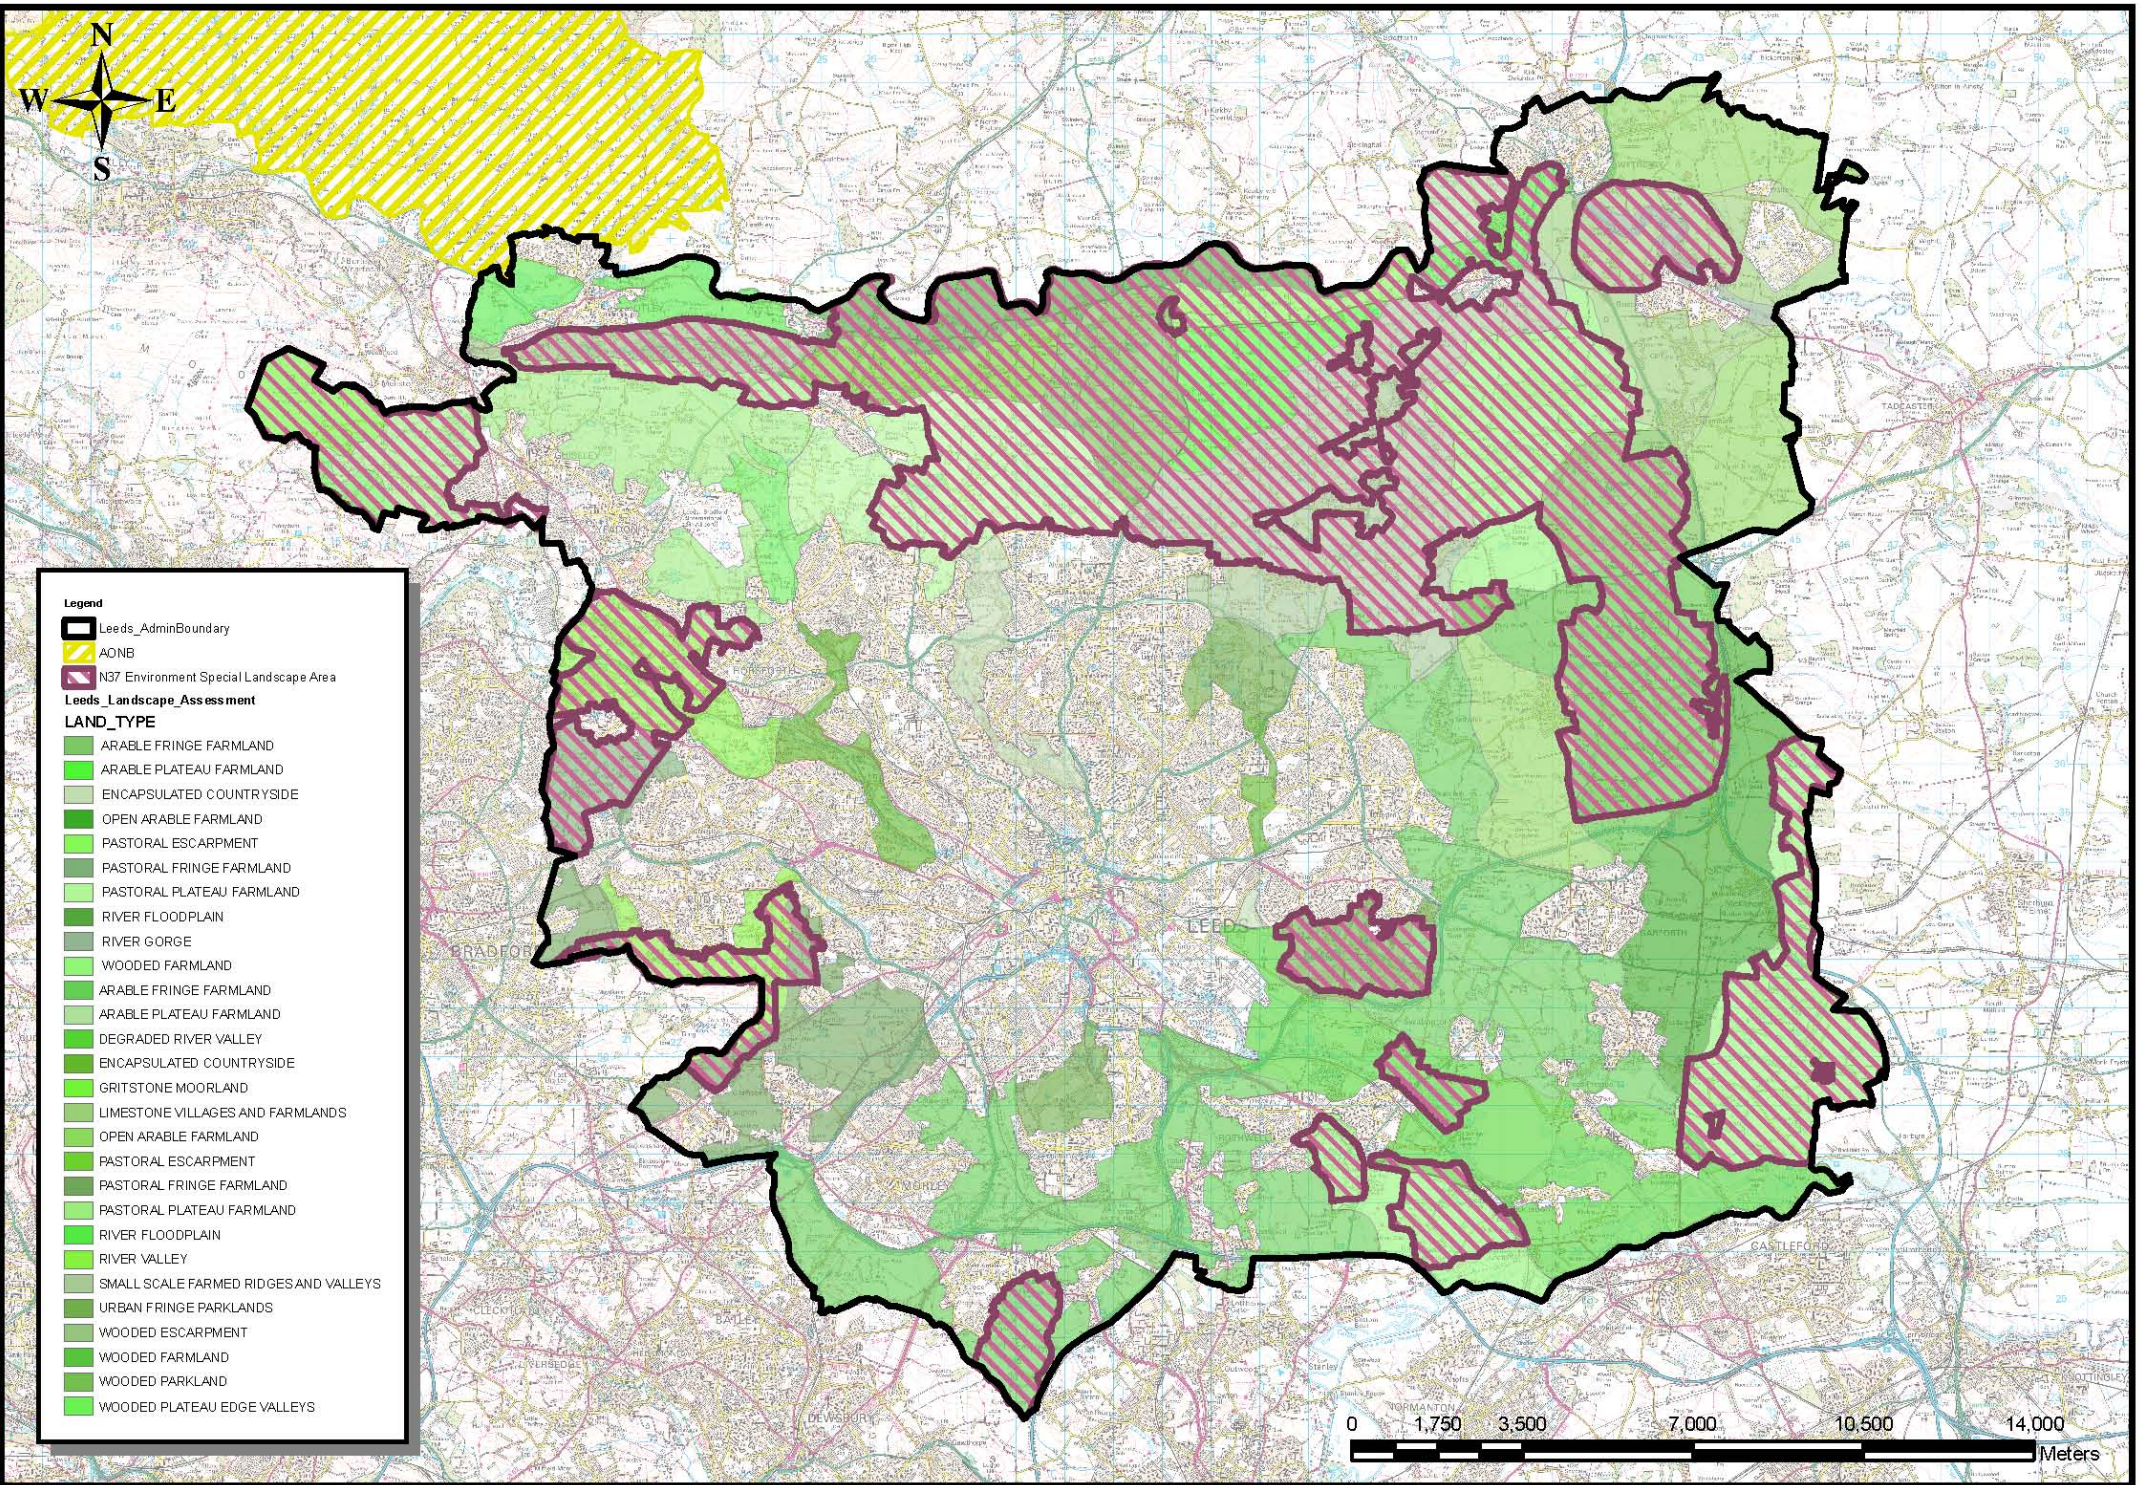

Legend

- Leeds\_AdminBoundary
- List\_Build\_poly\_2007\_09\_26
- Designated Conservation Areas
- List\_Build\_2007\_09\_26
- RecofSchedMonument\_20070910
- HistoricParkGardens\_20070910

**Legend**

- Leeds\_AdminBoundary
- SPA
- SSSI
- LNR
- SAC

0 1,800 3,600 7,200 10,800 14,400 Meters

**Legend**

-  Leeds\_AdminBoundary
-  AONB
-  N37 Environment Special Landscape Area

**Leeds\_Landscape\_Assessment**

**LAND\_TYPE**

-  ARABLE FRINGE FARMLAND
-  ARABLE PLATEAU FARMLAND
-  ENCAPSULATED COUNTRYSIDE
-  OPEN ARABLE FARMLAND
-  PASTORAL ESCARPMENT
-  PASTORAL FRINGE FARMLAND
-  PASTORAL PLATEAU FARMLAND
-  RIVER FLOODPLAIN
-  RIVER GORGE
-  WOODED FARMLAND
-  ARABLE FRINGE FARMLAND
-  ARABLE PLATEAU FARMLAND
-  DEGRADED RIVER VALLEY
-  ENCAPSULATED COUNTRYSIDE
-  GRITSTONE MOORLAND
-  LIMESTONE VILLAGES AND FARMLANDS
-  OPEN ARABLE FARMLAND
-  PASTORAL ESCARPMENT
-  PASTORAL FRINGE FARMLAND
-  PASTORAL PLATEAU FARMLAND
-  RIVER FLOODPLAIN
-  RIVER VALLEY
-  SMALL SCALE FARMED RIDGES AND VALLEYS
-  URBAN FRINGE PARKLANDS
-  WOODED ESCARPMENT
-  WOODED FARMLAND
-  WOODED PARKLAND
-  WOODED PLATEAU EDGE VALLEYS

**Legend**

-  Leeds\_AdminBoundary
-  leeds\_whiteout
-  Main River
-  LeedsSFRA main river
-  Tributary
-  Culverted Channel
-  Minor Channel
-  Rapid\_inundation
-  Rapid Inundation Area
-  aire red patch 2
-  Aire Channel \_ red patch
-  Zone 3b Functional Floodplain
-  Zone 3a(i) High Probability
-  Zone 2 Medium Probability