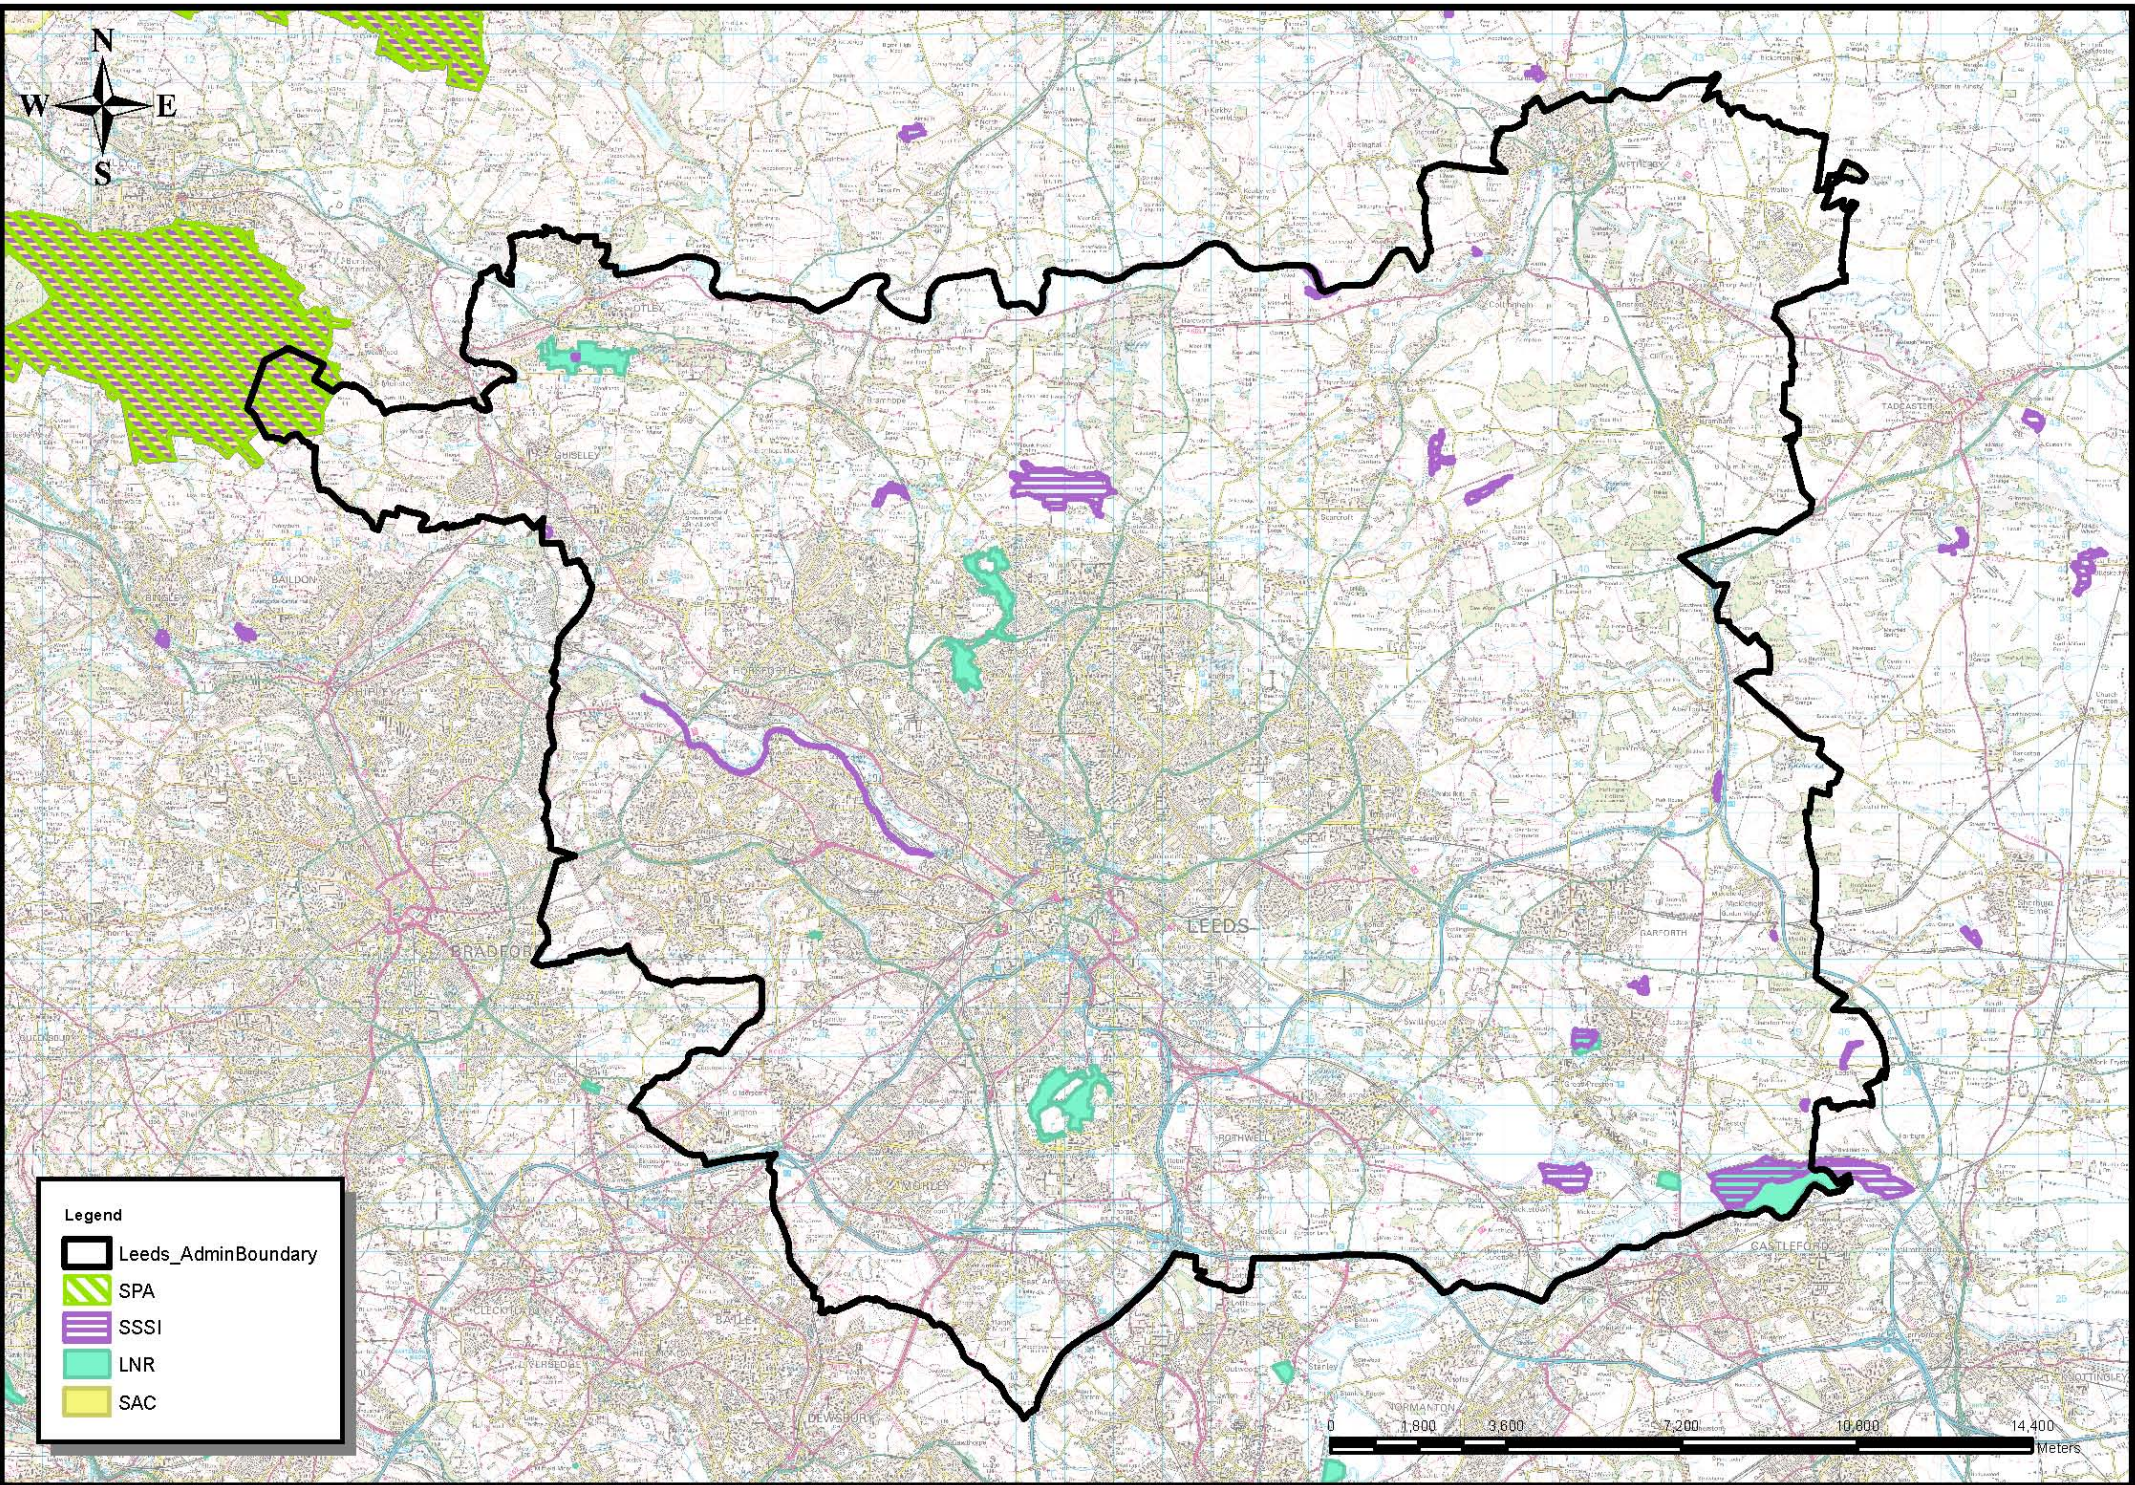

Legend

- Leeds\_AdminBoundary
- List\_Build\_poly\_2007\_09\_26
- Designated Conservation Areas
- List\_Build\_2007\_09\_26
- RecofSchedMonument\_20070910
- HistoricParkGardens\_20070910

**Legend**

- Leeds\_AdminBoundary
- SPA
- SSSI
- LNR
- SAC

0 1,800 3,600 7,200 10,800 14,400 Meters

**Legend**

-  Leeds\_AdminBoundary
-  AONB
-  N37 Environment Special Landscape Area

**Leeds\_Landscape\_Assessment**

**LAND\_TYPE**

-  ARABLE FRINGE FARMLAND
-  ARABLE PLATEAU FARMLAND
-  ENCAPSULATED COUNTRYSIDE
-  OPEN ARABLE FARMLAND
-  PASTORAL ESCARPMENT
-  PASTORAL FRINGE FARMLAND
-  PASTORAL PLATEAU FARMLAND
-  RIVER FLOODPLAIN
-  RIVER GORGE
-  WOODED FARMLAND
-  ARABLE FRINGE FARMLAND
-  ARABLE PLATEAU FARMLAND
-  DEGRADED RIVER VALLEY
-  ENCAPSULATED COUNTRYSIDE
-  GRITSTONE MOORLAND
-  LIMESTONE VILLAGES AND FARMLANDS
-  OPEN ARABLE FARMLAND
-  PASTORAL ESCARPMENT
-  PASTORAL FRINGE FARMLAND
-  PASTORAL PLATEAU FARMLAND
-  RIVER FLOODPLAIN
-  RIVER VALLEY
-  SMALL SCALE FARMED RIDGES AND VALLEYS
-  URBAN FRINGE PARKLANDS
-  WOODED ESCARPMENT
-  WOODED FARMLAND
-  WOODED PARKLAND
-  WOODED PLATEAU EDGE VALLEYS

**Legend**

-  Leeds\_AdminBoundary
-  leeds\_whiteout
-  Main River
-  LeedsSFRA main river
-  Tributary
-  Culverted Channel
-  Minor Channel
-  Rapid\_inundation
-  Rapid Inundation Area
-  aire red patch 2
-  Aire Channel \_ red patch
-  Zone 3b Functional Floodplain
-  Zone 3a(i) High Probability
-  Zone 2 Medium Probability